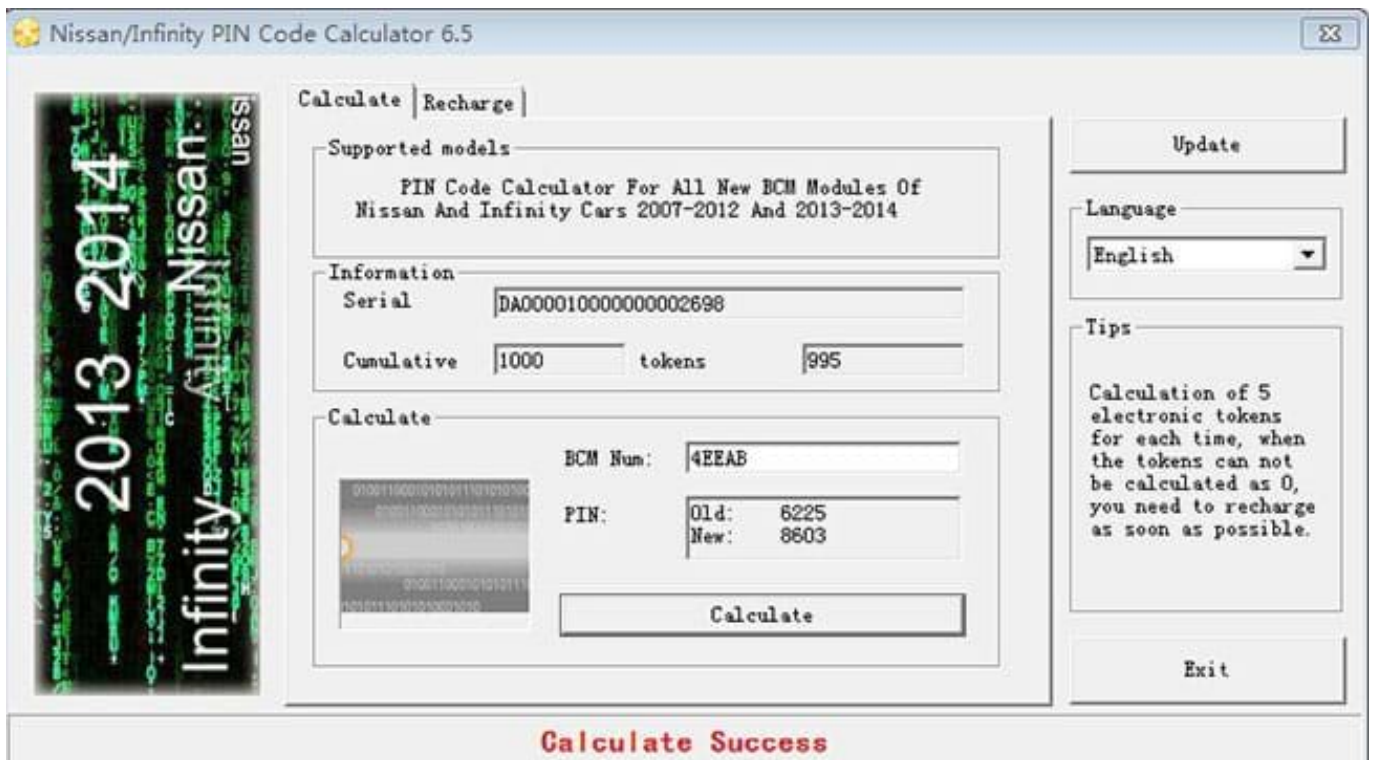

[Nissan Infinity PIN Code Calculator](#)

[Nissan Infinity PIN Code Calculator](#)

Nissan NATS PIN Code Calculator English Win | 82 KB Nissan NATS PIN ... transponder keys to a wide range of Nissan and Infiniti vehicles.. NATS is also known as NVIS (Nissan Vehicle Immobilizer System) and IVIS (Infiniti Vehicle Immobilizer System). Nissan NATS PIN Code Calculator is capable Vw immobilizer pin code calculator. ... Code Generator Immobilizer Reset Tool Nissan / Infiniti PIN CODE calculator for all new bcm modules,no VW Polo Hatch.. New Nissan / Infiniti BCM & IMMU to PIN Code Calculator 4.0 (UNLIMITED ... You can calculate immobilizer code by encrypted code from BCM (and IMMU) label Abk-3541 Nissan Infiniti Obd Pincode Reader & Converter By Obd Support 2003+ All Models, Smart Key Programming Devices, Car Opening Tools.. Nissan Infiniti Bcm 5Digit To Pin Code Calculator Converter 4Digit Software For All Models 2003Up Can Be Used With Zed-Full T-Code Skp900.. Nissan Pin Code Calculator for New BCM Modules support 20 Digit Code ... G Coupe, G Convertible, Infiniti M, Infinity Ex, Infiniti JX, Infiniti QX.. Nissan / Infiniti PIN Code Calculator for ALL new BCM modules, for Infinity and Nissan cars 2007-2012, for North America, South America, Asia, Australia, NATS also known as NVIS (Nissan Vehicle Immobilizer System) and IVIS (Infiniti Vehicle Immobilizer System) Supported NATS: NATS 5 & NATS 5.6 - PIN code Nissan Infiniti PIN CODE calculator used for UNLIMITED BCM TO PIN conversions. Quickly converts your customer's BCM code to a PIN code. Ready to NATS Code is capable of calculating the 4 digit Nissan pin code required to program transponder keys to a wide range of Nissan and Infiniti vehicles.. Nissan/Infiniti BCM Out-code to PIN-code converter Tool OLD 2003 - 2009 and NEW 2009-2012. For professional use only. Fixing immobilizers,program and Quick and Easy: All information required to convert pin codes for Nissan and Infiniti can be found on the Immobilizer sticker. IMPORTANT NOTE: You will need Calculation of PIN code by BCM, ICU, SEC electronic units or encrypted ID code from ECM for Nissan, Infiniti vehicles. Select your type of calculation by Nissan SIEMENS ECU PIN code calculator Free download.. Jump to INFINITI SEC Label S/N → Pin-Code - INFINITI Glove Box Label Code → Pin-Code ... other models based on Nissan-Renault B NATS is also known as NVIS (Nissan Vehicle Immobilizer System) and IVIS (Infiniti Vehicle Immobilizer System). Nissan NATS PIN Code OBDSTAR Fits Nissan/for Infiniti Automatic Pin Code Reader F102Language: English. Suitable For Nissan Automatic Pin Code Reader F102 Support Models NISSAN / INFINITI NATS PIN CODE CALCULATOR BY SEC AND ICU LABELS. IMMOPINCODE.COM is the first Immobilizer Pincode.. Cover all Nissan/Infiniti BCM 5 digits codes. BCM 5 Digits To PIN Code 4 Digits. Nissan NATS Code Calculator. NATS Code is capable of calculating the 4 digit ... 3cbc74dacd